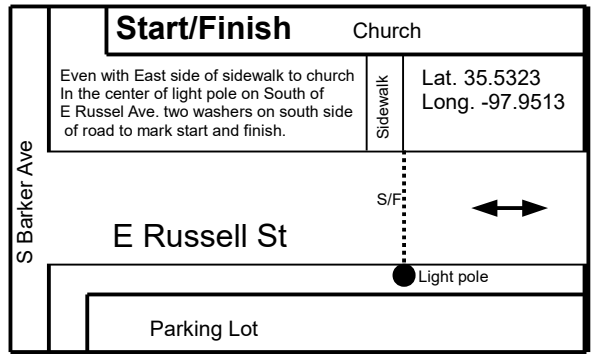

Wesley United Methodist Church 5K

El Reno, OK
5,000 Meters

This course follows the shortest possible route (SPR) over the entire road. Start/Finish and Turnaround marked with paint and nail/washer in road.

Measured by William Smith
4/3/19
(405) 201-3447
bubbasmith3420@gmail.com

USATF Certification
OK19014DG

Effective Dates
Apr 11, 2019 to Dec 31, 2029

Note: Longitude & Latitude are Included as aids Only in locating Splits.