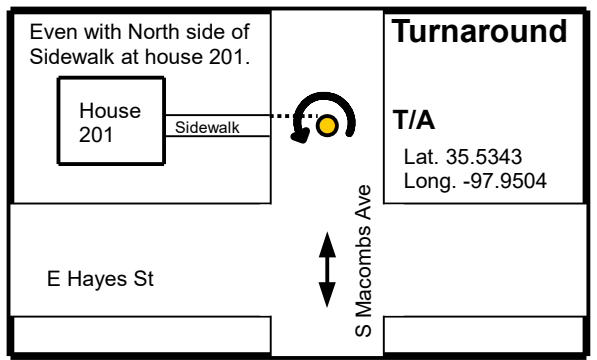

Wesley United Methodist Church 5K

El Reno, OK
5,000 Meters

This course follows the shortest possible route (SPR) over the entire road. Start/Finish and Turnaround marked with paint and nail/washer in road.

Measured by William Smith
4/3/19
(405) 201-3447
bubbasmith3420@gmail.com

USATF Certification
OK19014DG

Effective Dates
Apr 11, 2019 to Dec 31, 2029

Note: Longitude & Latitude are Included as aids Only in locating Splits.