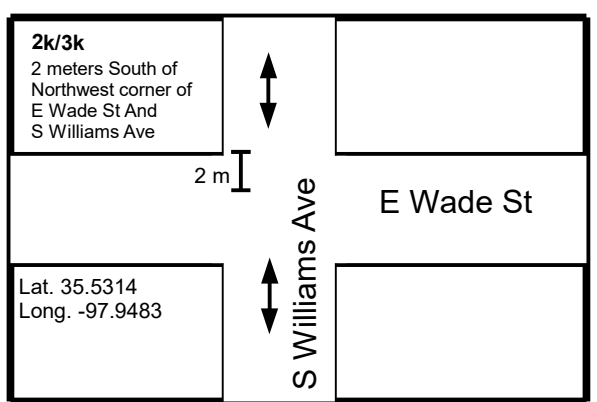

Wesley United Methodist Church 5K

El Reno, OK
5,000 Meters

This course follows the shortest possible route (SPR) over the entire road. Start/Finish and Turnaround marked with paint and nail/washer in road.

Measured by William Smith
4/3/19
(405) 201-3447
bubbasmith3420@gmail.com

USATF Certification
OK19014DG

Effective Dates
Apr 11, 2019 to Dec 31, 2029

Note: Longitude & Latitude are Included as aids Only in locating Splits.