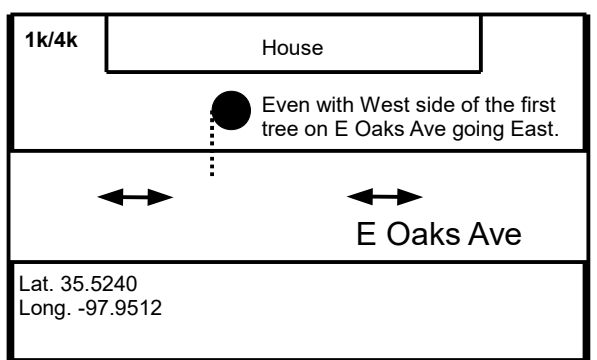

Wesley United Methodist Church 5K

El Reno, OK
5,000 Meters

This course follows the shortest possible route (SPR) over the entire road. Start/Finish and Turnaround marked with paint and nail/washer in road.

Measured by William Smith
4/3/19
(405) 201-3447
bubbasmith3420@gmail.com

USATF Certification
OK19014DG

Effective Dates
Apr 11, 2019 to Dec 31, 2029

Note: Longitude & Latitude are Included as aids Only in locating Splits.