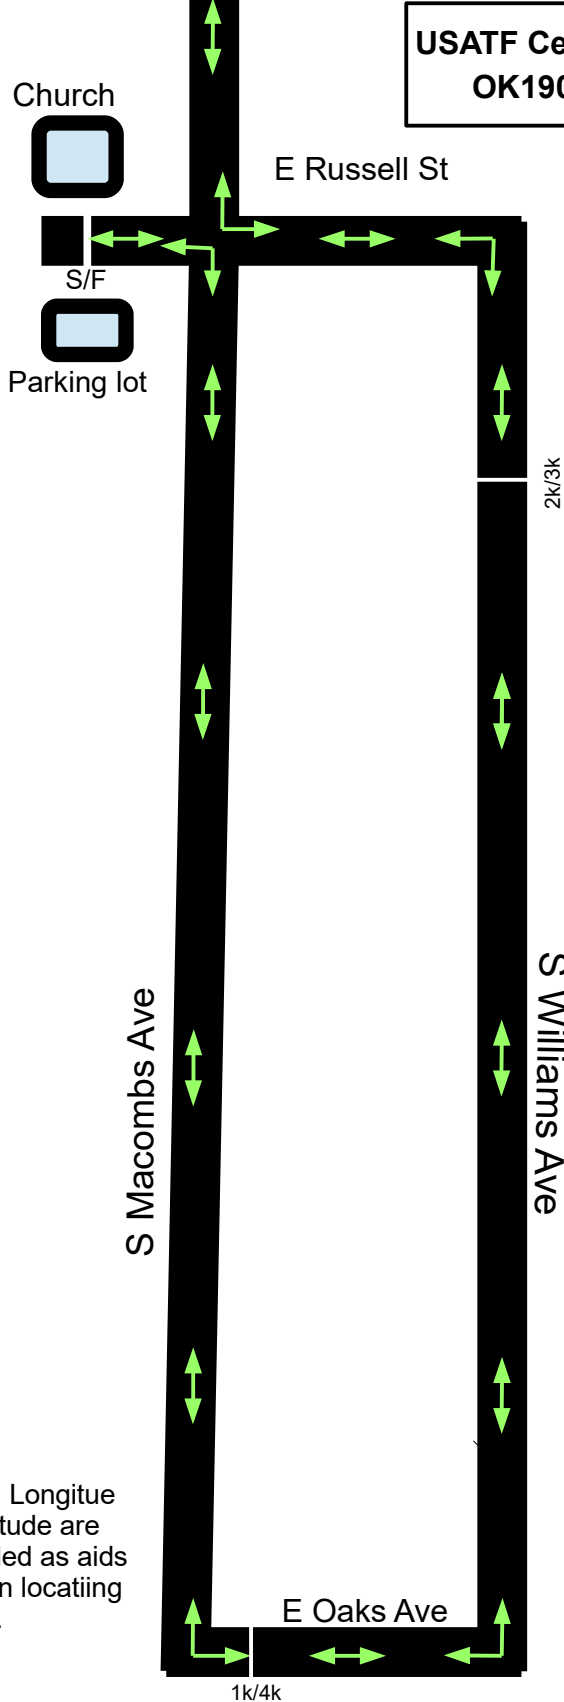

Wesley United Methodist Church 5K

El Reno, OK
5,000 Meters

This course follows the shortest possible route (SPR) over the entire road. Start/Finish and Turnaround marked with paint and nail/washer in road.

Measured by William Smith
4/3/19
(405) 201-3447
bubbasmith3420@gmail.com

USATF Certification
OK19014DG

Effective Dates
Apr 11, 2019 to Dec 31, 2029

Note: Longitude & Latitude are Included as aids Only in locating Splits.